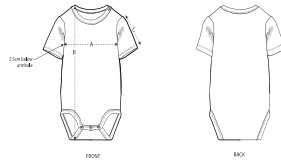

BABY BODIES
STUBIO3 - BABY BODY

WHITES

COLORS

SPECIAL HEATHERS

The babies' body short sleeves

Fitted

- Set-in sleeve
- 1x1 rib binding at neck collar and leg opening
- Snap placket at shoulder
- Snap closure at bottom

Combo options

Shell : Interlock , 100% Cotton - Organic Ring Spun Combed , Panel washed , 210 GSM

Printing Specifications

For suitable print techniques, please download our printing guide

Certifications & memberships

Wash Instructions

Wash similar colours together, no ironing on print, wash and iron inside out.

SIZES	0-3 M/56-62CM	3-6 M/62-68CM	6-9 M/68-74CM	9-12 M/74-80CM	12-18 M/80-86CM	18-24 M/86-92CM
A Half Chest	19	20	21	22	23	24.5
B Body Length	35	38	41	43	45	48
C Sleeve Length	6	6.5	7	7.5	8	8.5

PACKING

SIZES	0-3 M/56-62CM	3-6 M/62-68CM	6-9 M/68-74CM	9-12 M/74-80CM	12-18 M/80-86CM	18-24 M/86-92CM
PCS/BAG	5	5	5	5	5	5
PCS/BOX	100	100	100	100	100	100